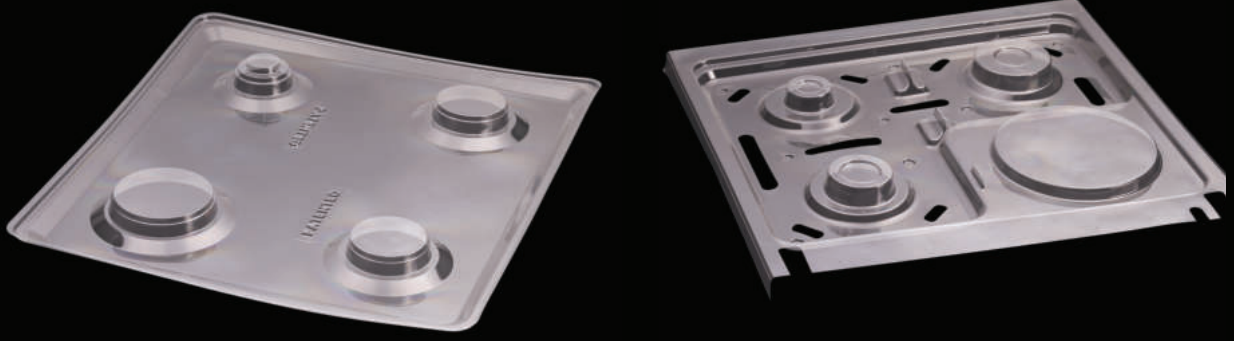

Yüzey Koruma Viyolleri

Yüzey koruma viyolleri, çizilmeye karşı hassas zeminlerin taşıma, depolama ve sevkiyat aşamasında çizilmesini önlemek amacıyla kullanılan plastik ambalaj türüdür.

Ankestre ocaklarda sıklıkla kullanılan yüzey koruma viyolleri,

- Bek ızgaralarının , bek tablasını çizme sorununa %100 çözüm getirir.
- İç içe geçme özelliği sayesinde minimum stok maliyeti sağlar.
- Montaj kolaylığı sayesinde paketleme hızını artırır ve üretimde verimlilik sağlar.
- Ürüne özel tasarımı sayesinde beklerin sıkı bir şekilde tutunmasını sağlar, sevkiyat aşamasında sürtünmesini engeller ve şık bir görünüm sağlar.
- Geri dönüştürülmüş plastikten üretilir.
- %100 geri dönüştürülebilir özelliktedir.

HANGİ ÖLÇÜ VE ÖZELLİKLERDE ÜRETİLEBİLİR ??

Profesyonel tasarım ekimizle ile birlikte , firmanıza özel olarak ambalaj tasarımı yapılır ve onayınıza sunulur.

Standart olarak 50*60 , 60*60 * 90*60 ocaklar için üretilen viyollerimiz , talebiniz doğrultusunda isteğiniz ölçü ve kalınlıkta da üretilebilir.